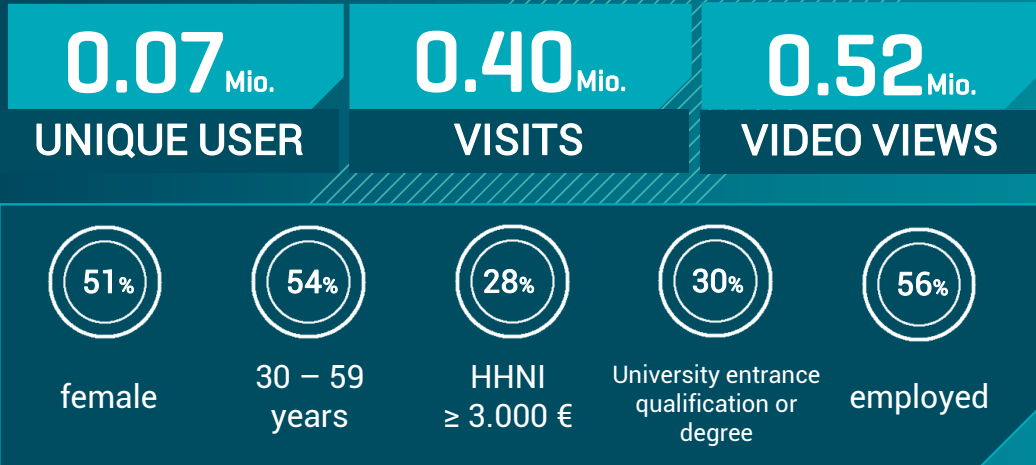

Pure TV enjoyment

Dailyme.de

// Premium TV any time: Subscriptions to favourite shows

// Series, TV movies and shows can be downloaded conveniently and automatically via Wi-Fi

// Videos in perfect quality without an internet connection

// Enjoy entertainment on-the-go

dailyme^{tv}